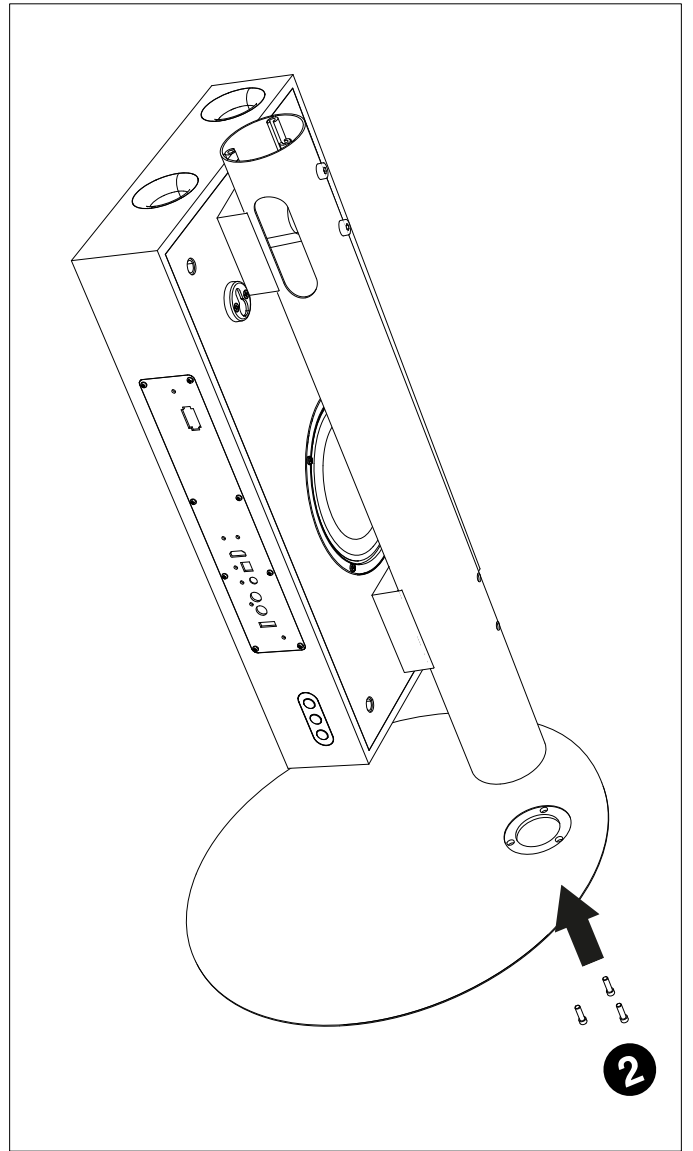

**GENEVA®**

**Cinema+ Floor Stand**

**WARNING:** Screws must be tight but excess of force can deform the aluminium tube

**GENEVA®**

**Cinema+ Floor Stand**